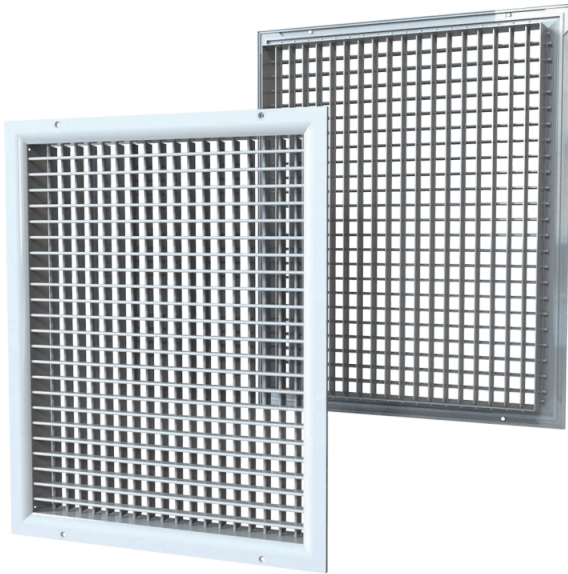

DR 550x300

Double-row ventilation grille with adjustable louvres

- Casing material: Aluminium

	Unit of measurement	DR 550x300
--	----------------------------	-------------------

Dimensions

L	H
550	300