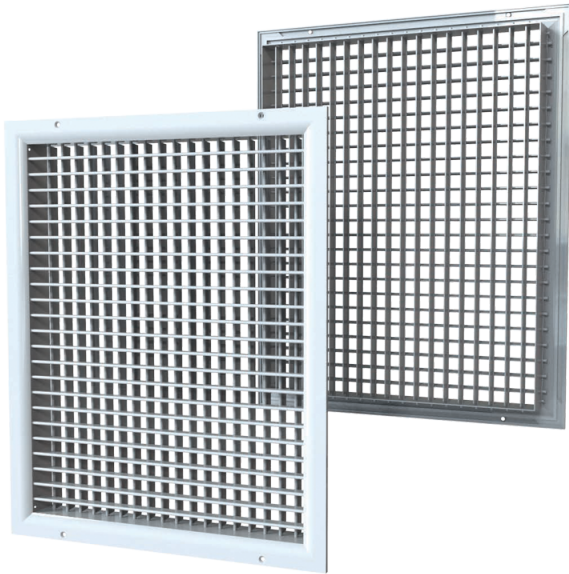

DR 600x450

Double-row ventilation grille with adjustable louvres

- Casing material: Aluminium

	Unit of measurement	DR 600x450
--	----------------------------	-------------------

Dimensions

L	H
600	450