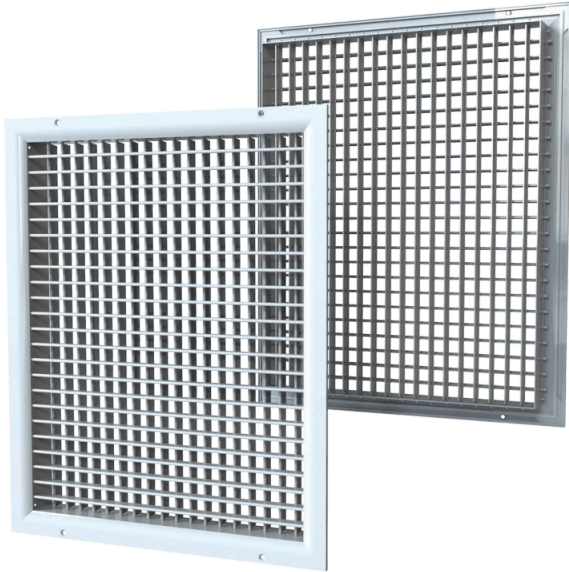

DR 650x550

Double-row ventilation grille with adjustable louvres

- Casing material: Aluminium

	Unit of measurement	DR 650x550
--	----------------------------	-------------------

Dimensions

L	H
650	550