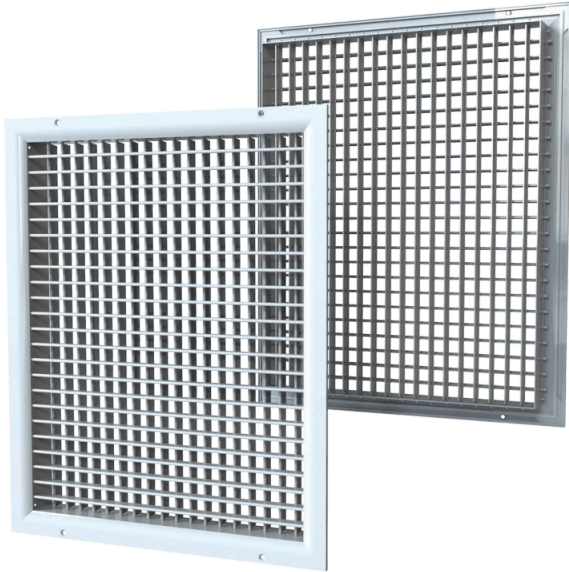

# DR 650x550

Double-row ventilation grille with adjustable louvres

- Casing material: Aluminium

	<b>Unit of measurement</b>	<b>DR 650x550</b>
--	----------------------------	-------------------

## Dimensions

L	H
650	550