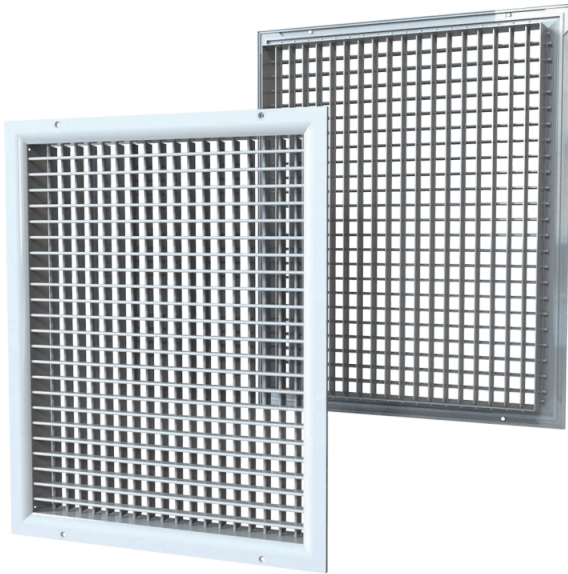

DR 700x150

Double-row ventilation grille with adjustable louvres

- Casing material: Aluminium

	Unit of measurement	DR 700x150
--	----------------------------	-------------------

Dimensions

L	H
700	150