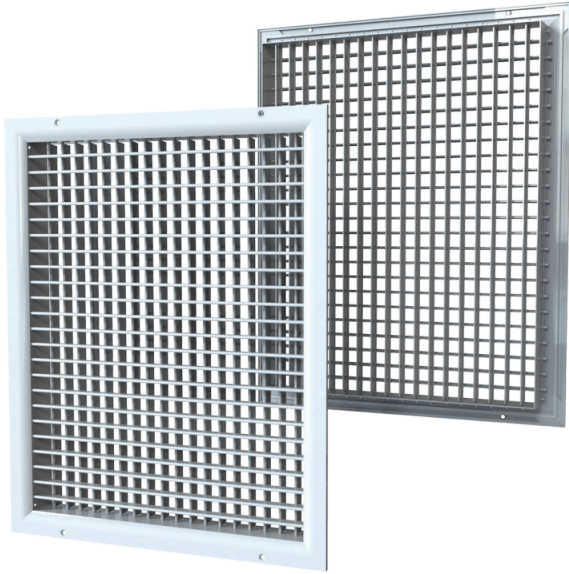

DR 700x300

Double-row ventilation grille with adjustable louvres

- Casing material: Aluminium

	Unit of measurement	DR 700x300
--	----------------------------	-------------------

Dimensions

L	H
700	300