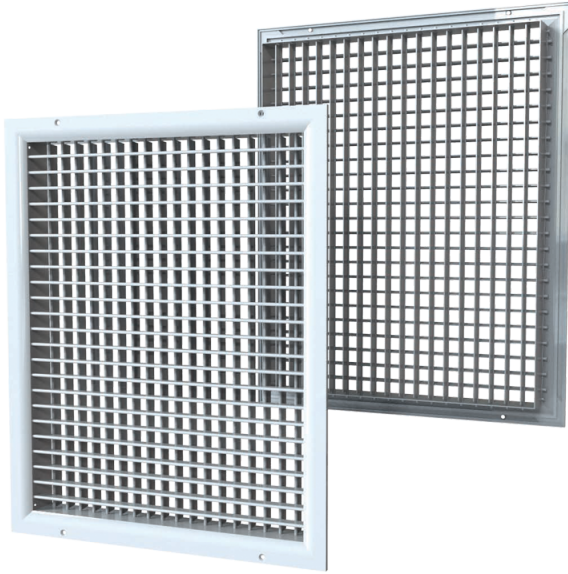

DR 750x200

Double-row ventilation grille with adjustable louvres

- Casing material: Aluminium

	Unit of measurement	DR 750x200
--	----------------------------	-------------------

Dimensions

L	H
750	200