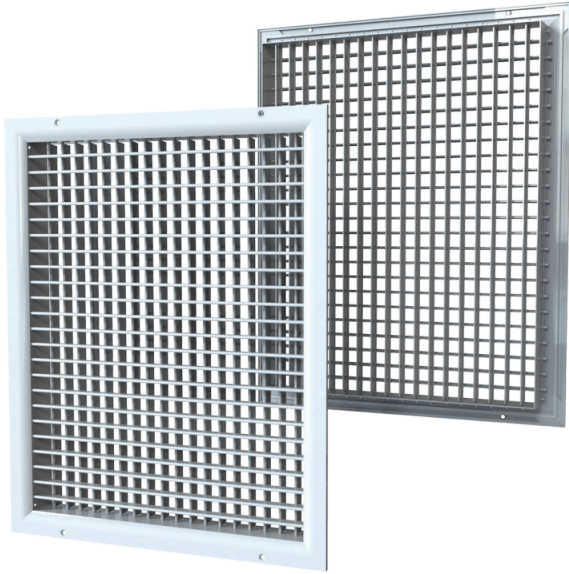

DR 750x600

Double-row ventilation grille with adjustable louvres

- Casing material: Aluminium

	Unit of measurement	DR 750x600
--	----------------------------	-------------------

Dimensions

L	H
750	600