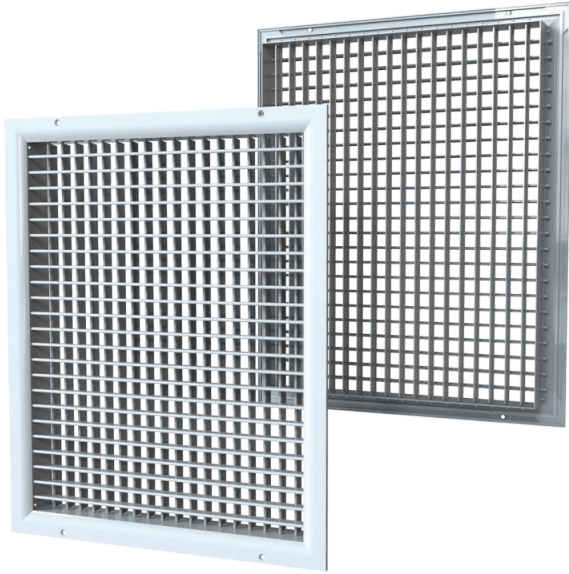

DR 750x700

Double-row ventilation grille with adjustable louvres

- Casing material: Aluminium

	Unit of measurement	DR 750x700
--	----------------------------	-------------------

Dimensions

L	H
750	700