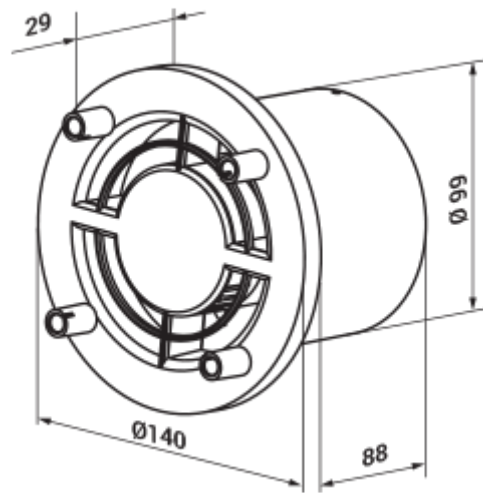

F4 100 FB

Diffusers for Design Concept decorative panels

- Casing material: Plastic

	Unit of measurement	F4 100 FB
--	----------------------------	------------------

Dimensions

Accessories

Decorative panels