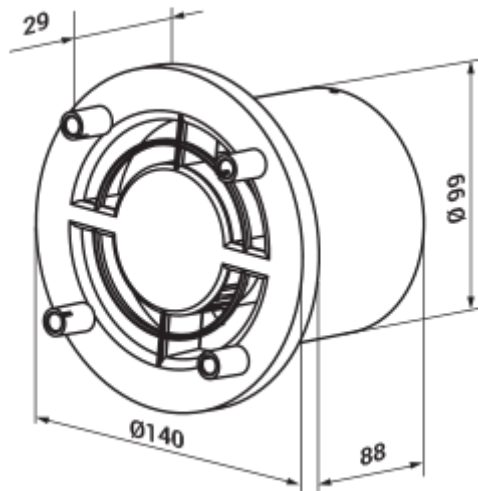

F4 100 FB

The diffuser is compatible with decorative panels, including glass panels

- Casing material: Plastic

	Unit of measurement	F4 100 FB
--	----------------------------	------------------

Dimensions

Accessories