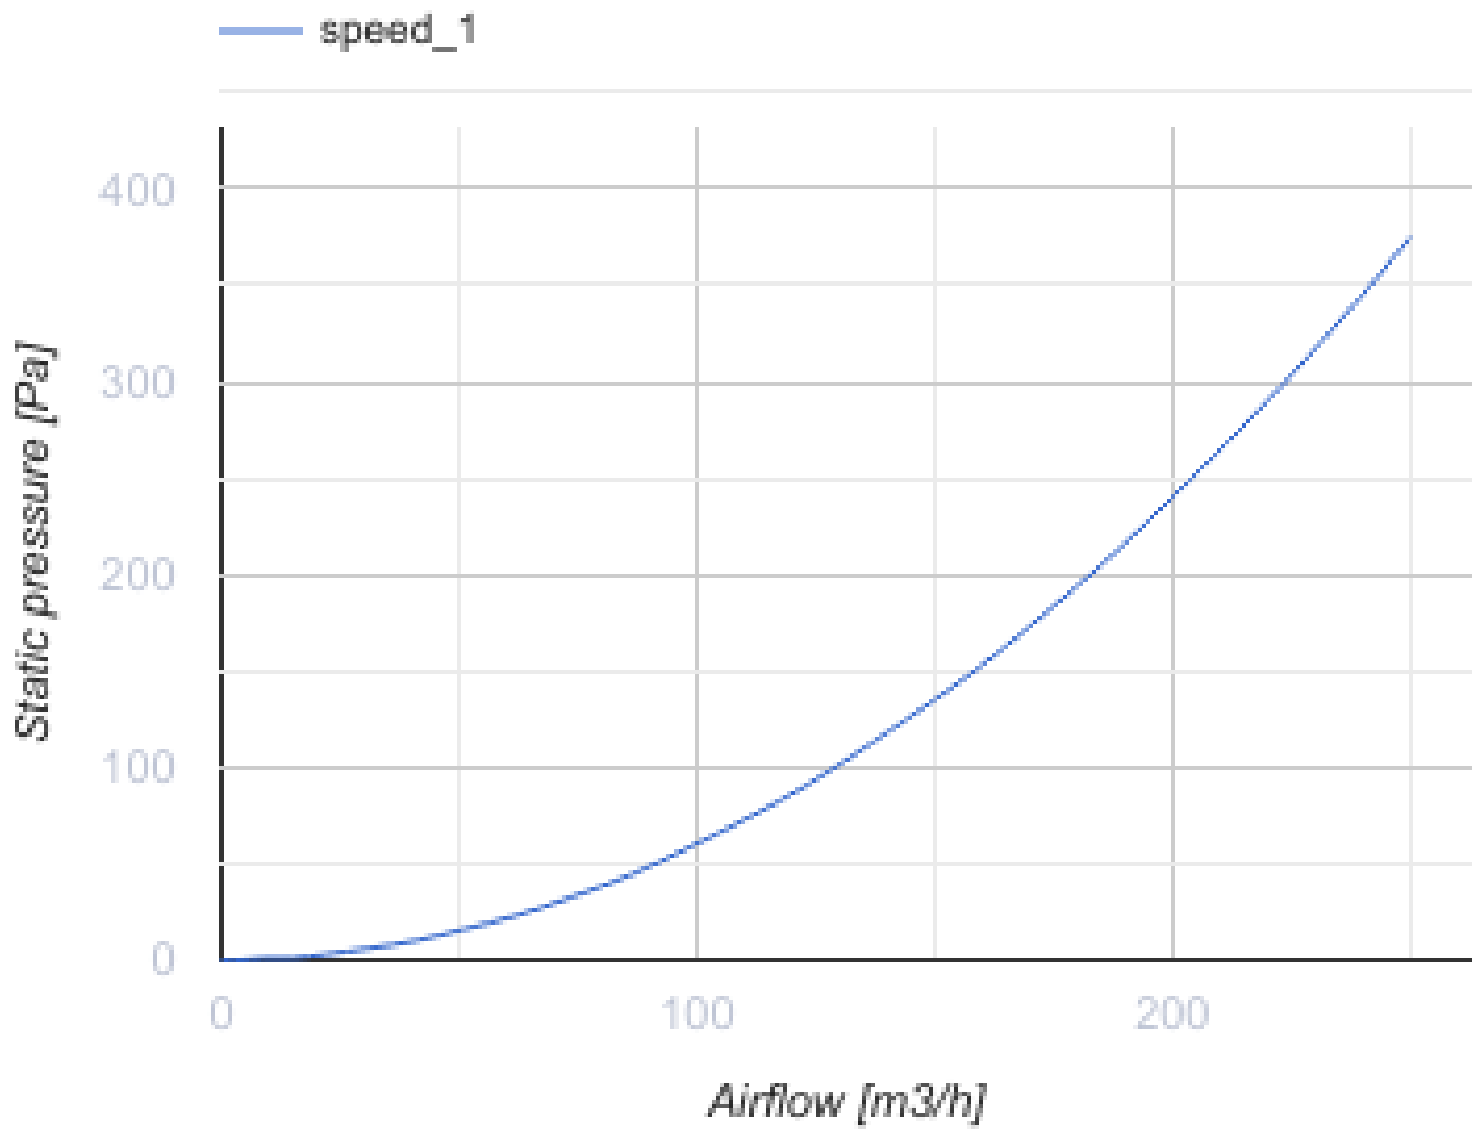

F4 100 FB

Diffusers for Design Concept decorative panels

- Casing material: Plastic

	Unit of measurement	F4 100 FB
--	----------------------------	------------------

Dimensions

Accessories

Decorative panels