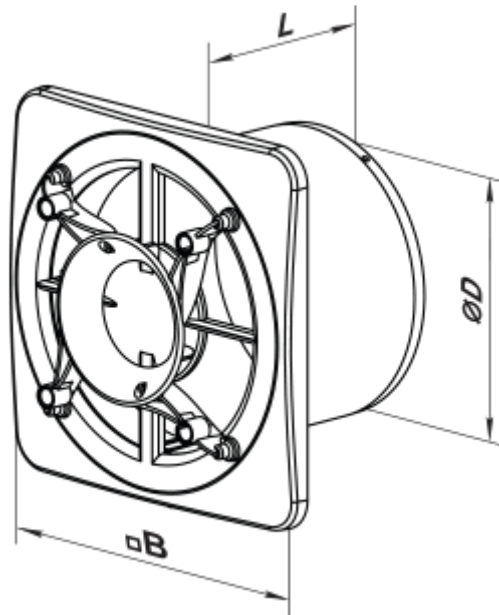

# F4 125 FB

Ceiling diffuser

- Casing material: Plastic

	Unit of measurement	F4 125 FB
Connected air duct size	mm	125

## Dimensions

D	B	L
124	165	88