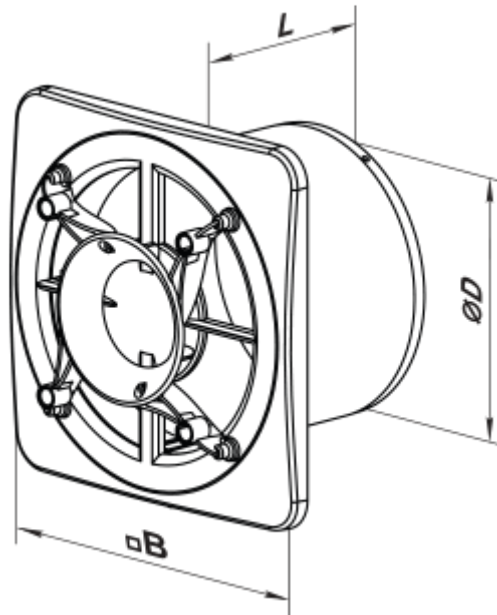

F4 125 FB

Ceiling diffuser

- Casing material: Plastic

	Unit of measurement	F4 125 FB
Connected air duct size	mm	125

Dimensions

D	B	L
124	165	88

Accessories

Decorative panels

Name	Photo	Description
FP 180 Plain alumat		Removable decorative front panels are a universal solution allowing to choose the design of a fan or ventilation grille for any interior of a bathroom or kitchen.
FP 180 Plain chrome		Removable decorative front panels are a universal solution allowing to choose the design of a fan or ventilation grille for any interior of a bathroom or kitchen.
FPB 180/125 Glass-1 black		Removable decorative front panels are a universal solution allowing to choose the design of a fan or ventilation grille for any interior of a bathroom or kitchen.
FPB 180/125 Glass-1 red		Removable decorative front panels are a universal solution allowing to choose the design of a fan or ventilation grille for any interior of a bathroom or kitchen.
FPB 180/125 Glass-1		Removable decorative front panels are a universal solution allowing to choose the design of a fan or ventilation grille for any interior of a bathroom or kitchen.
FP 180 Mystery		Removable decorative front panels are a universal solution allowing to choose the design of a fan or ventilation grille for any interior of a bathroom or kitchen.
FP 180 Mars		Removable decorative front panels are a universal solution allowing to choose the design of a fan or ventilation grille for any interior of a bathroom or kitchen.
FP 180 Plain metallic		Removable decorative front panels are a universal solution allowing to choose the design of a fan or ventilation grille for any interior of a bathroom or kitchen.