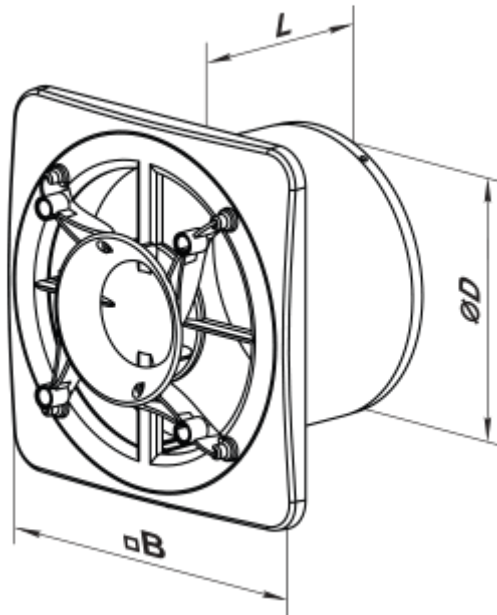

F4 125 FB

Ceiling diffuser

- Casing material: Plastic

	Unit of measurement	F4 125 FB
Connected air duct size	mm	125

Dimensions

D	B	L
124	165	88

Accessories

Decorative panels

Name	Photo	Description
FP 180 Plain alumat		Removable decorative front panels are a universal solution allowing to choose the design of a fan or ventilation grille for any interior of a bathroom or kitchen.
FP 180 Plain chrome		Removable decorative front panels are a universal solution allowing to choose the design of a fan or ventilation grille for any interior of a bathroom or kitchen.
FPB 180/125 Glass-1 black		Removable decorative front panels are a universal solution allowing to choose the design of a fan or ventilation grille for any interior of a bathroom or kitchen.
FPB 180/125 Glass-1 red		Removable decorative front panels are a universal solution allowing to choose the design of a fan or ventilation grille for any interior of a bathroom or kitchen.
FPB 180/125 Glass-1		Removable decorative front panels are a universal solution allowing to choose the design of a fan or ventilation grille for any interior of a bathroom or kitchen.
FP 180 Mystery		Removable decorative front panels are a universal solution allowing to choose the design of a fan or ventilation grille for any interior of a bathroom or kitchen.
FP 180 Mars		Removable decorative front panels are a universal solution allowing to choose the design of a fan or ventilation grille for any interior of a bathroom or kitchen.
FP 180 Plain metallic		Removable decorative front panels are a universal solution allowing to choose the design of a fan or ventilation grille for any interior of a bathroom or kitchen.