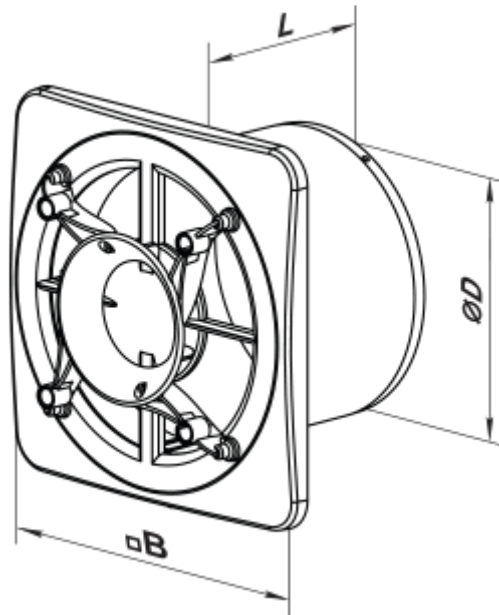

F4 125 FB

Ceiling diffuser

- Casing material: Plastic

	Unit of measurement	F4 125 FB
Connected air duct size	mm	125

Dimensions

D	B	L
124	165	88

Accessories

Decorative panels

Name	Photo	Description
FP 180 Plain alumat		Removable decorative front panels are a universal solution allowing to choose the design of a fan or ventilation grille for any interior of a bathroom or kitchen.
FP 180 Plain chrome		Removable decorative front panels are a universal solution allowing to choose the design of a fan or ventilation grille for any interior of a bathroom or kitchen.
FPB 180/125 Glass-1 black		Removable decorative front panels are a universal solution allowing to choose the design of a fan or ventilation grille for any interior of a bathroom or kitchen.
FPB 180/125 Glass-1 red		Removable decorative front panels are a universal solution allowing to choose the design of a fan or ventilation grille for any interior of a bathroom or kitchen.
FPB 180/125 Glass-1		Removable decorative front panels are a universal solution allowing to choose the design of a fan or ventilation grille for any interior of a bathroom or kitchen.
FP 180 Mystery		Removable decorative front panels are a universal solution allowing to choose the design of a fan or ventilation grille for any interior of a bathroom or kitchen.
FP 180 Mars		Removable decorative front panels are a universal solution allowing to choose the design of a fan or ventilation grille for any interior of a bathroom or kitchen.
FP 180 Plain metallic		Removable decorative front panels are a universal solution allowing to choose the design of a fan or ventilation grille for any interior of a bathroom or kitchen.