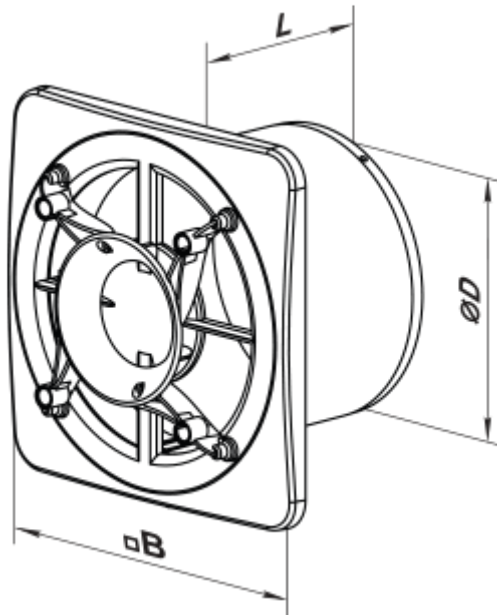

F4 125 FBR

Ceiling diffuser

- Casing material: Plastic

	Unit of measurement	F4 125 FBR
Connected air duct size	mm	125

Dimensions

D	B	L
124	165	88

Accessories

Decorative panels

Name	Photo	Description
FP 180 Plain red		Removable decorative front panels are a universal solution allowing to choose the design of a fan or ventilation grille for any interior of a bathroom or kitchen.
FP 180 Plain		Removable decorative front panels are a universal solution allowing to choose the design of a fan or ventilation grille for any interior of a bathroom or kitchen.
FP 180 Plain alumat		Removable decorative front panels are a universal solution allowing to choose the design of a fan or ventilation grille for any interior of a bathroom or kitchen.
FPB 180/125 Glass-1		Removable decorative front panels are a universal solution allowing to choose the design of a fan or ventilation grille for any interior of a bathroom or kitchen.
FP 180 Plain chrome		Removable decorative front panels are a universal solution allowing to choose the design of a fan or ventilation grille for any interior of a bathroom or kitchen.
FPB 180/125 Glass-1 black		Removable decorative front panels are a universal solution allowing to choose the design of a fan or ventilation grille for any interior of a bathroom or kitchen.
FPB 180/125 Glass-1 red		Removable decorative front panels are a universal solution allowing to choose the design of a fan or ventilation grille for any interior of a bathroom or kitchen.
FP 180 Mystery		Removable decorative front panels are a universal solution allowing to choose the design of a fan or ventilation grille for any interior of a bathroom or kitchen.