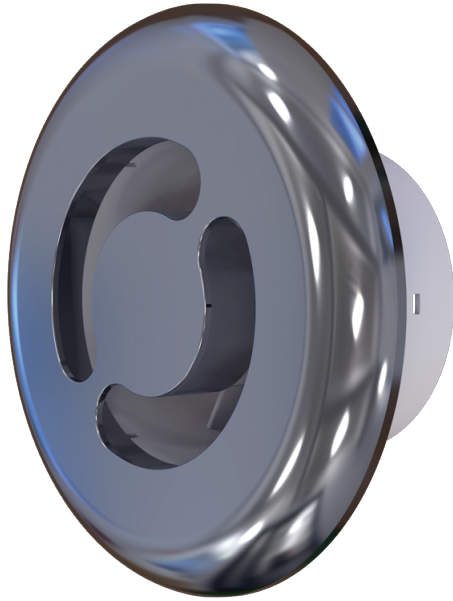

F5 100 chrome

Supply and exhaust plastic diffusers

- Casing material: Plastic

	Unit of measurement	F5 100 chrome
Connected air duct size	mm	100

Dimensions

D	D1	L	L1
173	97	60	17.6