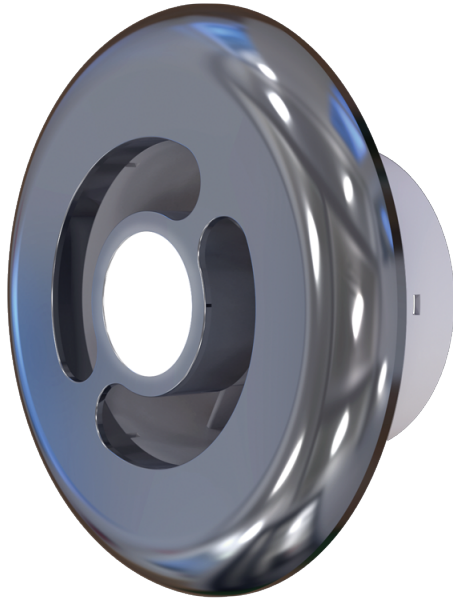

# FL5 100 chrome

Supply and exhaust plastic diffusers

- Casing material: Plastic

	Unit of measurement	FL5 100 chrome
Connected air duct size	mm	100
Ingress protection rating	-	IPX4

## Dimensions

D	D1	L	L1
173	97	60	17.6