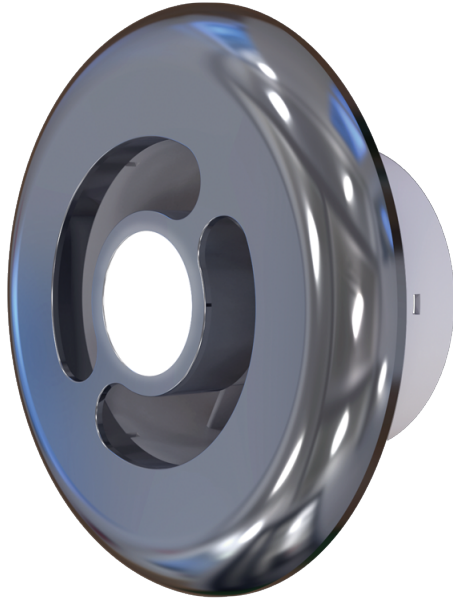

FL5-T 100 LED5 6K chrome

Supply and exhaust plastic diffusers

- Casing material: Plastic

	Unit of measurement	FL5-T 100 LED5 6K chrome
Connected air duct size	mm	100
Minimum supply voltage	V	220
Maximum supply voltage	V	240
Power supply frequency	Hz	50
Rated power	W	5
Ingress protection rating	-	IPX4

Dimensions

D	D1	L	L1
173	97	60	17.6