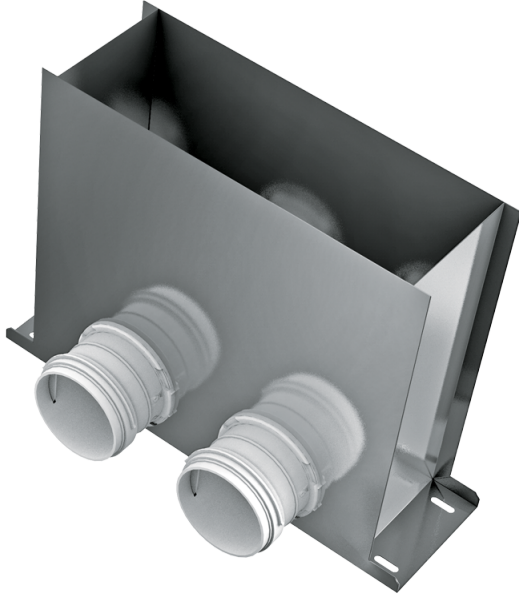

FlexiVent

0821300x100/63x2

For supply and exhaust systems in residential premises. Connecting the ventilation grille to $\varnothing$ 63 mm ducts

- Casing material: Metal