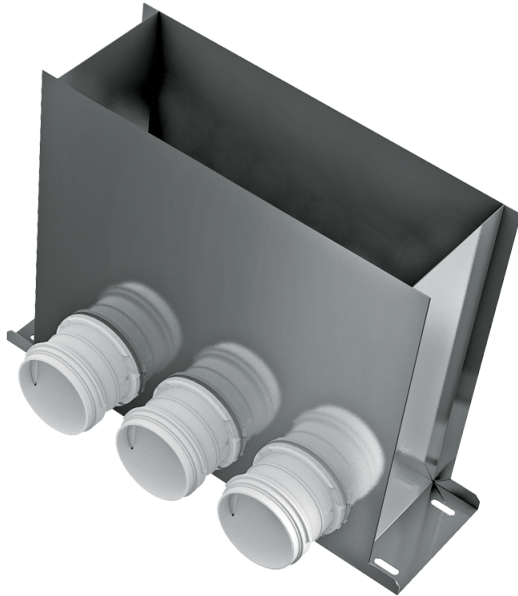

# FlexiVent

## 0821300x100/63x3

For supply and exhaust systems in residential premises. Connecting the ventilation grille to  $\varnothing$  63 mm ducts

- Casing material: Metal

|                         | Unit of measurement | FlexiVent 0821300x100/63x3 |
|-------------------------|---------------------|----------------------------|
| Connected air duct size | mm                  | 63                         |