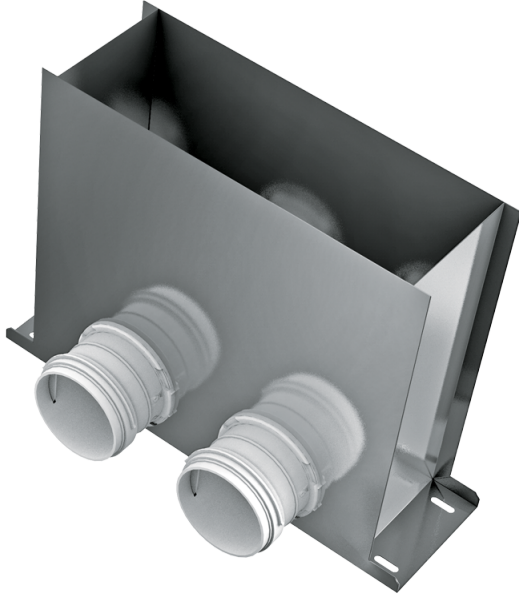

FlexiVent

0821300x100/75x2

For supply and exhaust systems in residential premises. Connecting the ventilation grille to \varnothing 75 mm ducts

- Casing material: Metal

| | Unit of measurement | FlexiVent 0821300x100/75x2 |
|-------------------------|---------------------|----------------------------|
| Connected air duct size | mm | 75 |