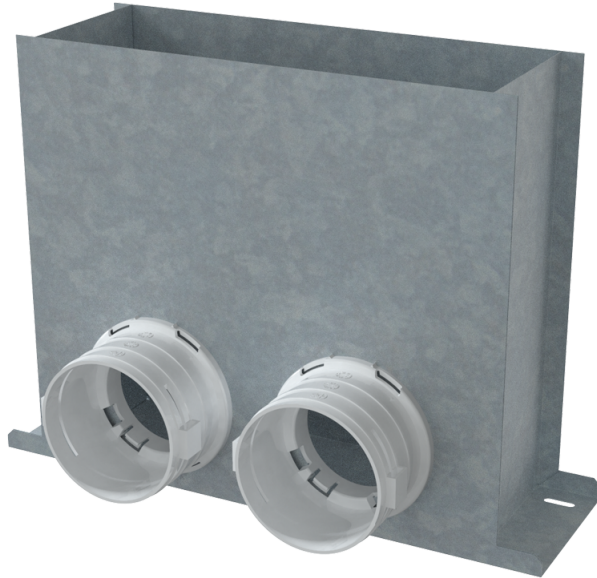

FlexiVent

0821300x100/90x2

For supply and exhaust systems in residential premises. Connecting the ventilation grille to \varnothing 90 mm ducts

- Casing material: Metal

	Unit of measurement	FlexiVent 0821300x100/90x2
Connected air duct size	mm	90

Dimensions

H	L	W	W1
300	401	115	181