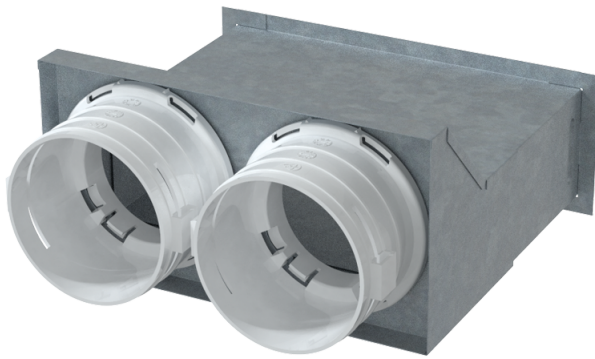

## 0832234x70/90x2

For supply and exhaust systems in residential premises. Connecting the ventilation grille to  $\varnothing$  90 mm ducts

- Casing material: Metal

	Unit of measurement	FlexiVent 0832234x70/90x2
Connected air duct size	mm	90

### Dimensions

H	L	W	W1
134	257	119-219	169-269