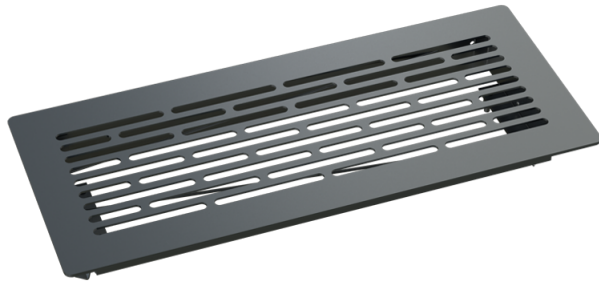

# FlexiVent

## 0928300x100

Supply or exhaust ventilation systems of residential spaces. Installed into floor-mounted connectors

- Casing material: Stainless steel

	<b>Unit of measurement</b>	<b>FlexiVent 0928300x100</b>
--	----------------------------	------------------------------

### Dimensions

<b>L</b>	<b>W</b>
351	151