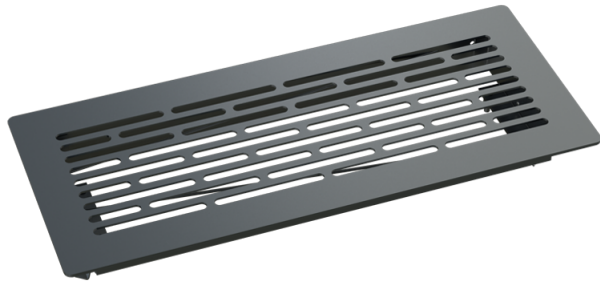

# FlexiVent

## 0928300x100

Supply or exhaust ventilation systems of residential spaces. Installed into floor-mounted connectors

- Casing material: Stainless steel

	<b>Unit of measurement</b>	<b>FlexiVent 0928300x100</b>
--	----------------------------	------------------------------

### Dimensions

<b>L</b>	<b>W</b>
351	151