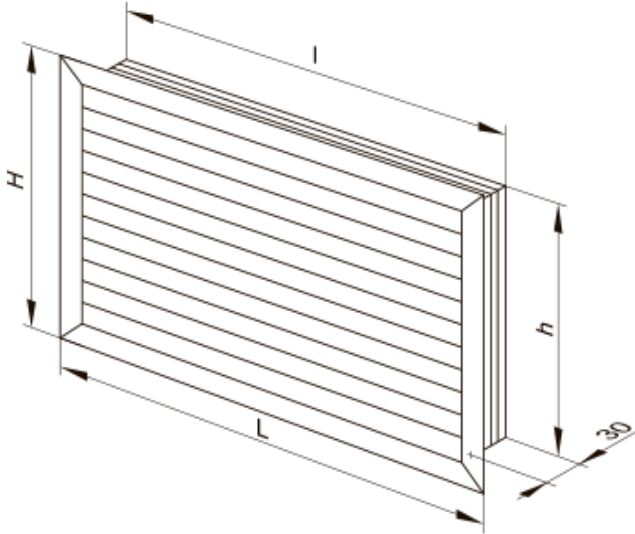

GR 400x300

Ventilation grille with gravity shutters

- Casing material: Plastic

	Unit of measurement	GR 400x300
--	----------------------------	-------------------

Dimensions

H	L	h	l
303	422	289	408