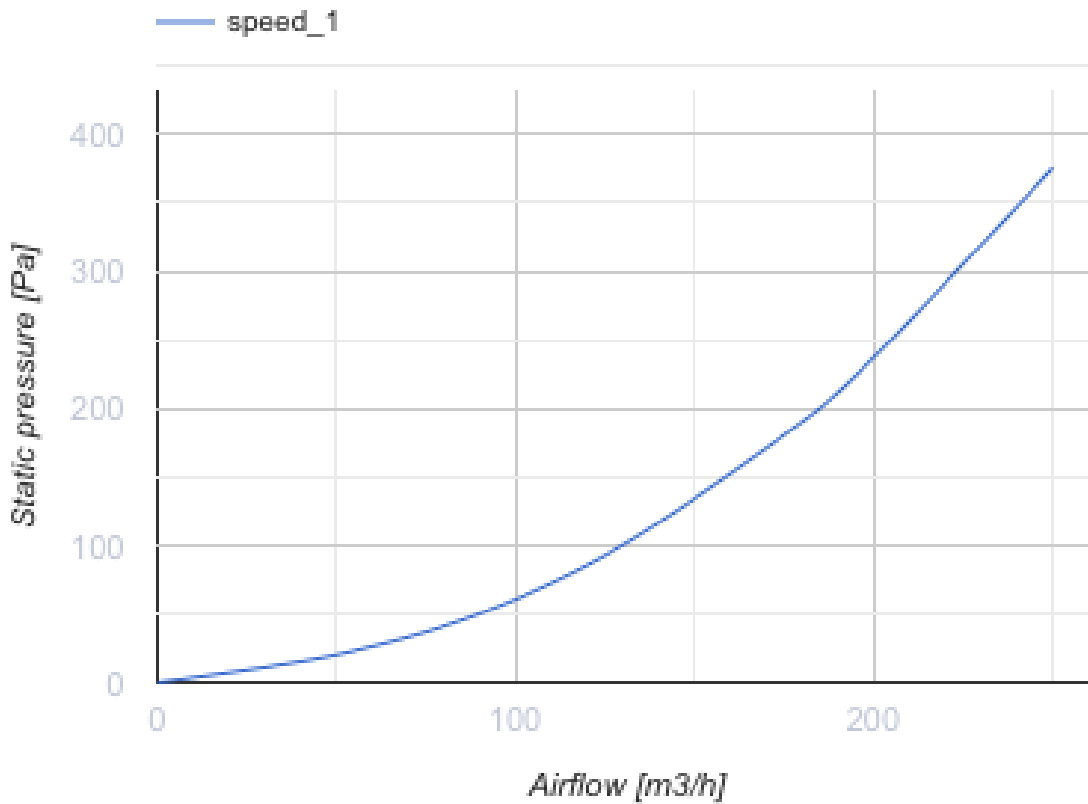

# MV 100 FB

Ventilation grille with a mosquito screen for decorative panels

- Casing material: Plastic

	Unit of measurement	MV 100 FB
--	---------------------	-----------

## Dimensions