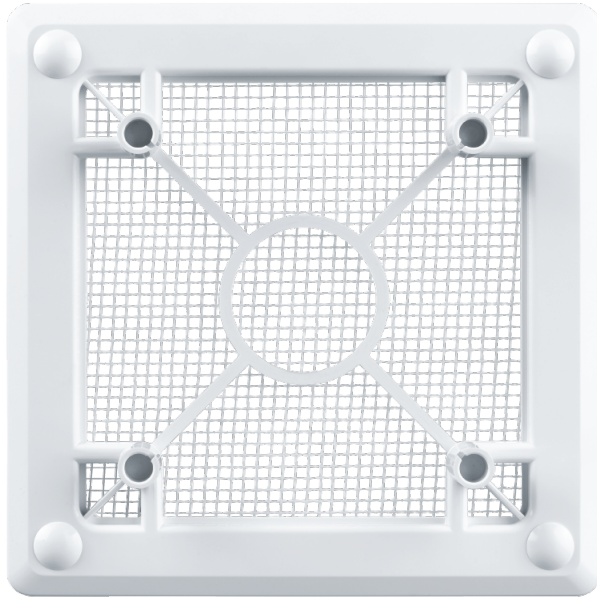

# MV 100 FB

Ventilation grille with a mosquito screen for decorative panels

- Casing material: Plastic

	Unit of measurement	MV 100 FB
--	---------------------	-----------

### Decorative panels

Name	Photo	Description
<a href="#">FP 180 Plain</a>		Removable decorative front panels are a universal solution allowing to choose the design of a fan or ventilation grille for any interior of a bathroom or kitchen.
<a href="#">FP 160 Plain</a>		Removable decorative front panels are a universal solution allowing to choose the design of a fan or ventilation grille for any interior of a bathroom or kitchen.
<a href="#">FP 180 Plain red</a>		Removable decorative front panels are a universal solution allowing to choose the design of a fan or ventilation grille for any interior of a bathroom or kitchen.
<a href="#">FP 160 Plain red</a>		Removable decorative front panels are a universal solution allowing to choose the design of a fan or ventilation grille for any interior of a bathroom or kitchen.
<a href="#">FP 180 Plain black sapphire</a>		Removable decorative front panels are a universal solution allowing to choose the design of a fan or ventilation grille for any interior of a bathroom or kitchen.
<a href="#">FP 160 Plain black sapphire</a>		Removable decorative front panels are a universal solution allowing to choose the design of a fan or ventilation grille for any interior of a bathroom or kitchen.
<a href="#">FP 180 Plain metallic</a>		Removable decorative front panels are a universal solution allowing to choose the design of a fan or ventilation grille for any interior of a bathroom or kitchen.
<a href="#">FP 180 Plain wing</a>		Removable decorative front panels are a universal solution allowing to choose the design of a fan or ventilation grille for any interior of a bathroom or kitchen.