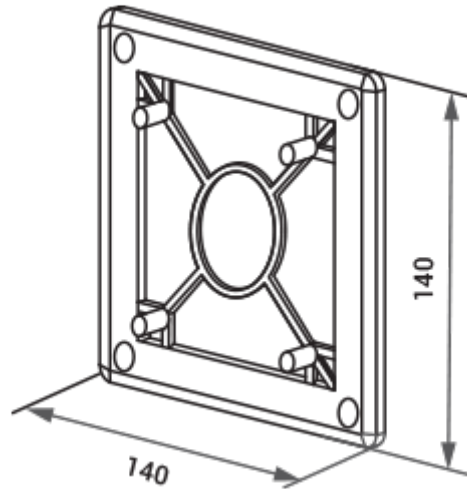

# MV 100 FB

Ventilation grille with a mosquito screen for decorative panels

- Casing material: Plastic

	Unit of measurement	MV 100 FB
--	---------------------	-----------

## Dimensions