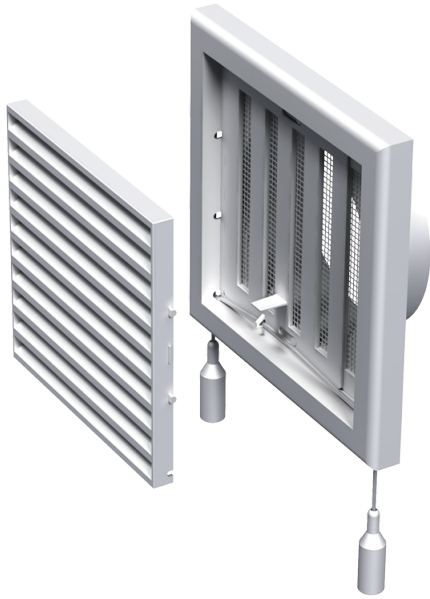

# MV 100 VR

Supply and exhaust plastic grilles

- Casing material: Plastic
- Options for grilles: Air flow regulator

	Unit of measurement	MV 100 VR
Connected air duct size	mm	100

## Dimensions

B	H	L	L1	D
154	110	15	45	100