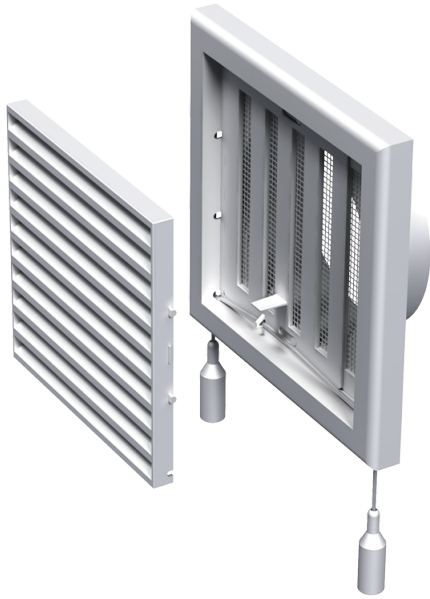

MV 100 VR

Supply and exhaust plastic grilles

- Casing material: Plastic
- Options for grilles: Air flow regulator

	Unit of measurement	MV 100 VR
Connected air duct size	mm	100

Dimensions

B	H	L	L1	D
154	110	15	45	100