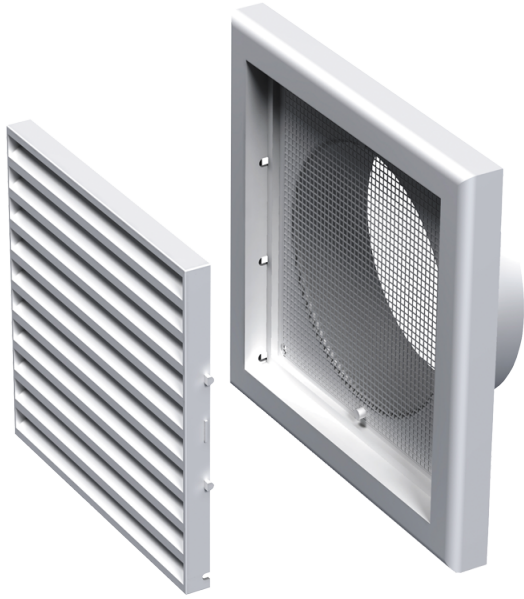

MV 100 Vs ASA

Supply and exhaust plastic grilles

- Casing material: ASA Plastic
- Options for grilles: Insect screen

	Unit of measurement	MV 100 Vs ASA
Connected air duct size	mm	100

Dimensions

D	B	H	L	L1
100	154	110	15	45