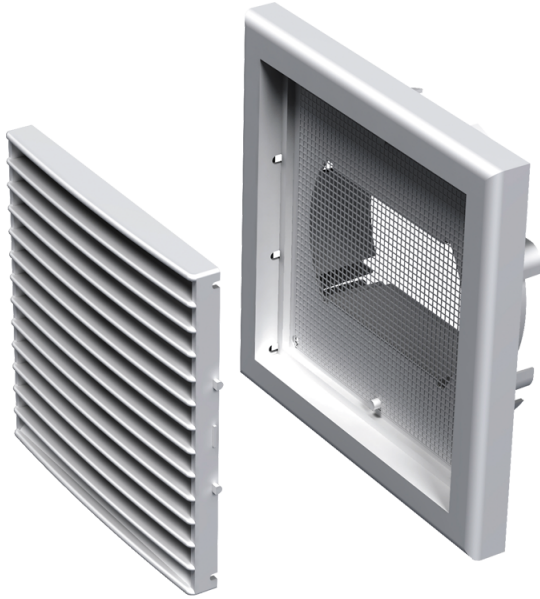

MV 100 VU ASA

Supply and exhaust plastic grilles

- Casing material: ASA Plastic

	Unit of measurement	MV 100 VU ASA
Connected air duct size	mm	100

Dimensions

D	B	H	L	L1
100, 125, 55x110	154	110	15	39