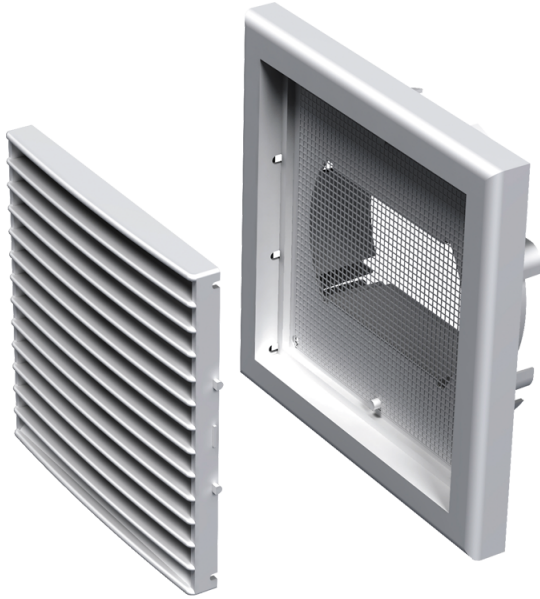

# MV 100 VU ASA

Supply and exhaust plastic grilles

- Casing material: ASA Plastic

	Unit of measurement	MV 100 VU ASA
Connected air duct size	mm	100

## Dimensions

D	B	H	L	L1
100, 125, 55x110	154	110	15	39