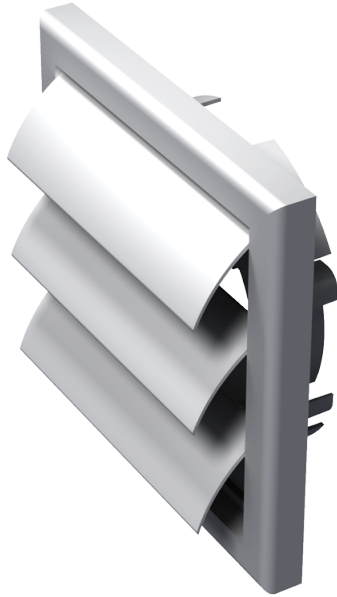

MV 100 VUJ ASA

Exhaust plastic grilles

- Casing material: ASA Plastic
- Options for grilles: Louvre shutters

	Unit of measurement	MV 100 VUJ ASA
Connected air duct size	mm	100

Dimensions

B	H	L	L1	D
154	110	15	39	100, 125, 55x110