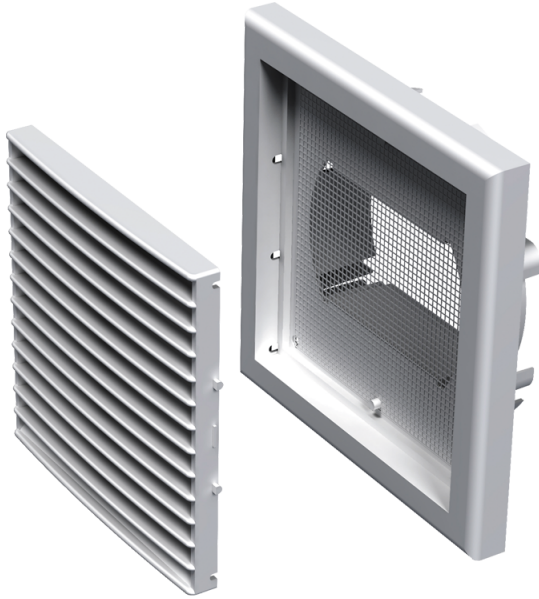

MV 100 VUs ASA

Supply and exhaust plastic grilles

- Casing material: ASA Plastic
- Options for grilles: Insect screen

	Unit of measurement	MV 100 VUs ASA
Connected air duct size	mm	100

Dimensions

D	B	H	L	L1
100, 125, 55x110	154	110	15	39