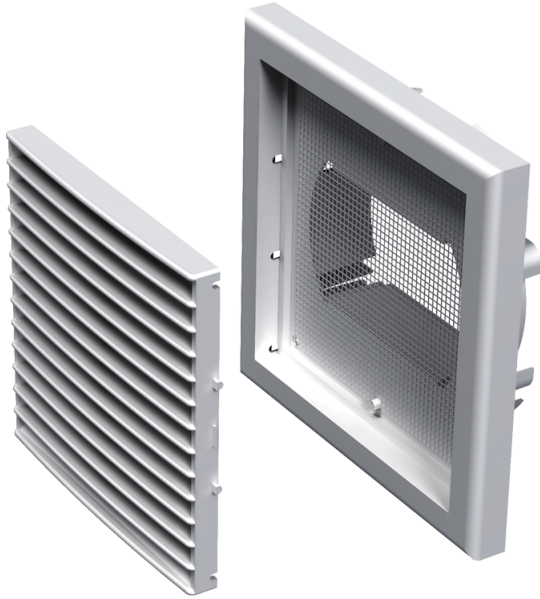

MV 100 VUs ASA

Supply and exhaust plastic grilles

- Casing material: ASA Plastic
- Options for grilles: Insect screen

	Unit of measurement	MV 100 VUs ASA
Connected air duct size	mm	100

Dimensions

D	B	H	L	L1
100, 125, 55x110	154	110	15	39