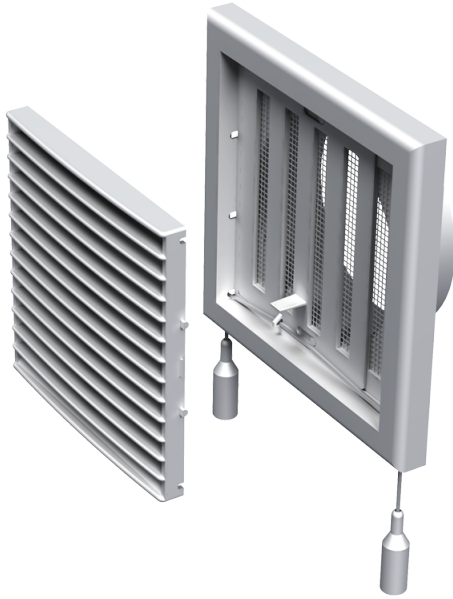

MV 101 VR

Supply and exhaust plastic grilles

- Casing material: Plastic
- Options for grilles: Air flow regulator

	Unit of measurement	MV 101 VR
Connected air duct size	mm	100

Dimensions

B	H	L	L1	D
154	110	19	49	100