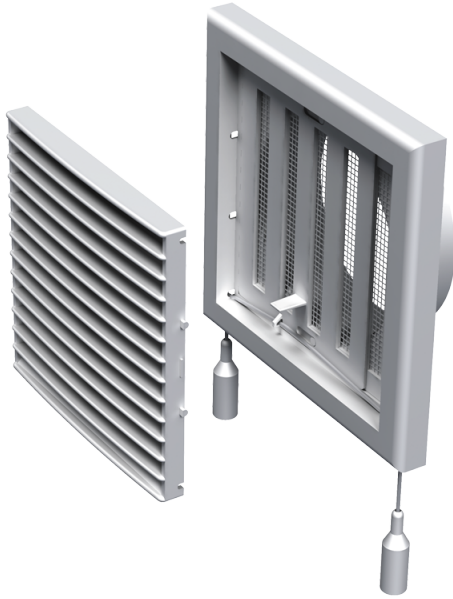

MV 101 VR

Supply and exhaust plastic grilles

- Casing material: Plastic

	Unit of measurement	MV 101 VR
Connected air duct size	mm	100

Dimensions

B	H	L	L1	D
154	110	19	49	100