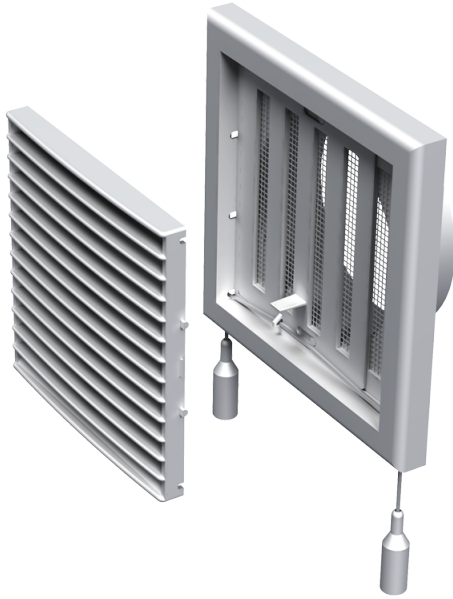

MV 101 VRs

Supply and exhaust plastic grilles

- Casing material: Plastic
- Options for grilles: Air flow regulator

	Unit of measurement	MV 101 VRs
Connected air duct size	mm	100

Dimensions

B	H	L	L1	D
154	110	19	49	100