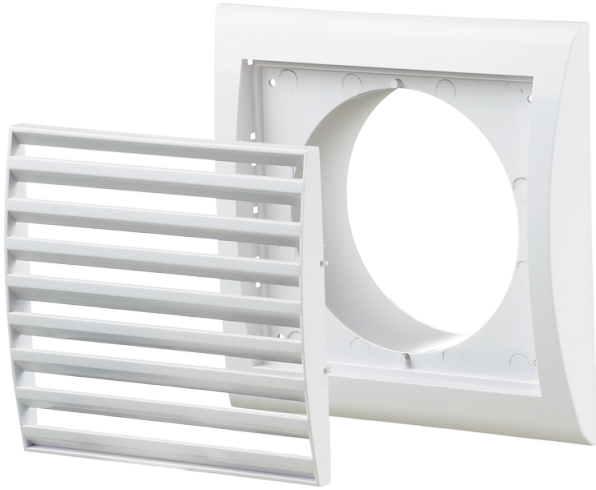

# MV 103 Vs

Supply and exhaust plastic grilles

- Casing material: Plastic
- Options for grilles: Insect screen

	Unit of measurement	MV 103 Vs
Connected air duct size	mm	100

## Dimensions

B	H	B1	H1	L	L1	D
156	151	110	95	18	35	100