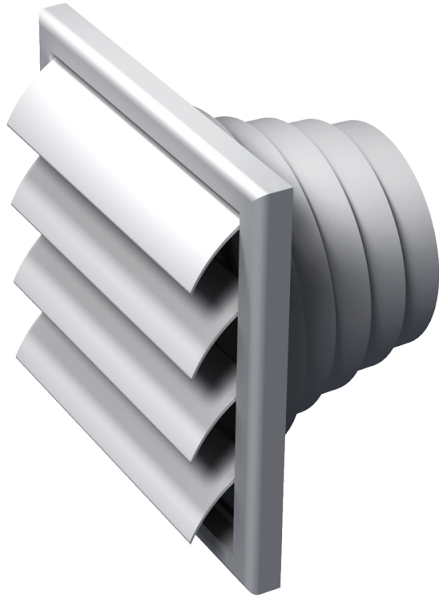

MV 120 VNJ

Exhaust plastic grilles

- Casing material: Plastic
- Options for grilles: Louvre shutters

| | Unit of measurement | MV 120 VNJ |
|-------------------------|---------------------|------------|
| Connected air duct size | mm | 100 |

Dimensions

| B | H | L | L1 | D |
|-----|-----|----|-----|-------------------------|
| 186 | 142 | 15 | 115 | 100, 110, 120, 130, 150 |