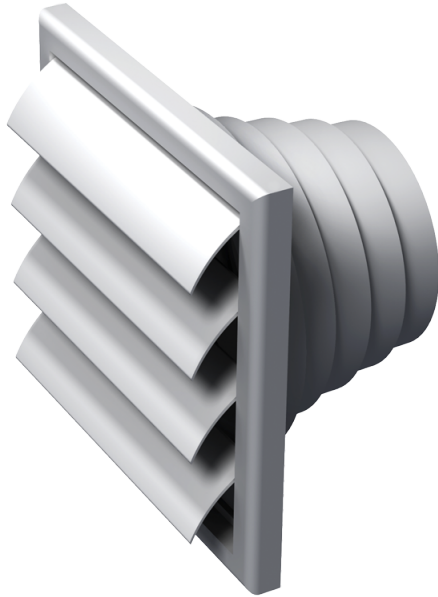

MV 120 VNJ

Exhaust plastic grilles

- Casing material: Plastic
- Options for grilles: Louvre shutters

	Unit of measurement	MV 120 VNJ
Connected air duct size	mm	100

Dimensions

B	H	L	L1	D
186	142	15	115	100, 110, 120, 130, 150