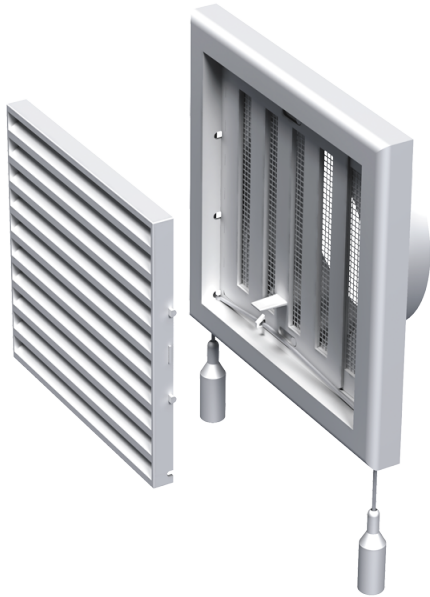

MV 120 VR

Supply and exhaust plastic grilles

- Casing material: Plastic
- Options for grilles: Air flow regulator

	Unit of measurement	MV 120 VR
Connected air duct size	mm	125

Dimensions

B	H	L	L1	D
186	142	15	45	125