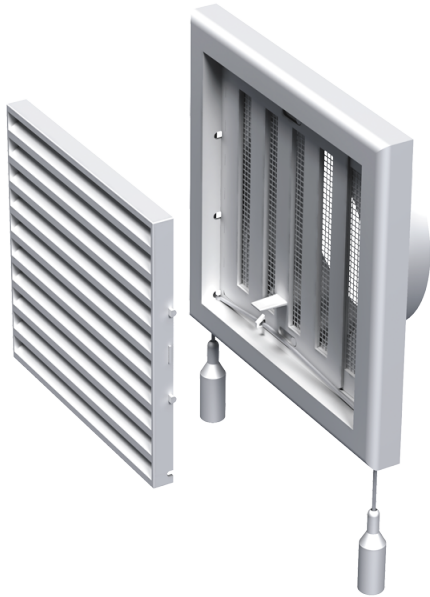

# MV 120 VR

Supply and exhaust plastic grilles

- Casing material: Plastic
- Options for grilles: Air flow regulator

	Unit of measurement	MV 120 VR
Connected air duct size	mm	125

## Dimensions

B	H	L	L1	D
186	142	15	45	125