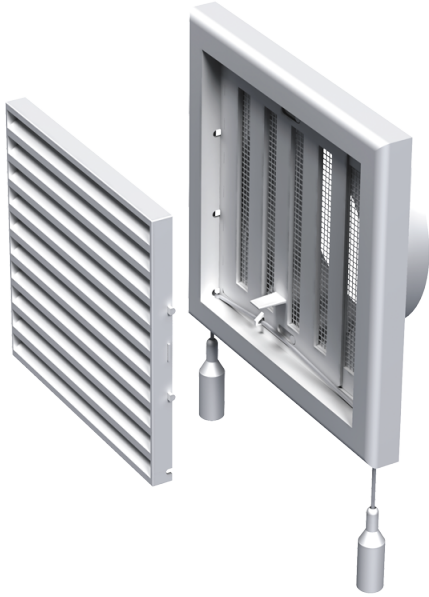

# MV 120 VR

Supply and exhaust plastic grilles

- Casing material: Plastic
- Options for grilles: Air flow regulator

	Unit of measurement	MV 120 VR
Connected air duct size	mm	125

## Dimensions

B	H	L	L1	D
186	142	15	45	125