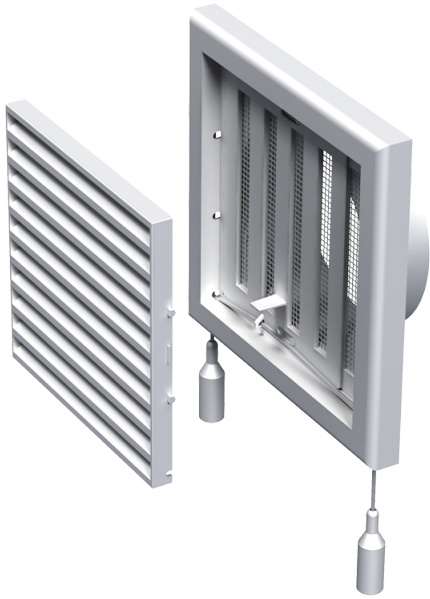

MV 120 VR

Supply and exhaust plastic grilles

- Casing material: Plastic
- Options for grilles: Air flow regulator

	Unit of measurement	MV 120 VR
Connected air duct size	mm	125

Dimensions

B	H	L	L1	D
186	142	15	45	125