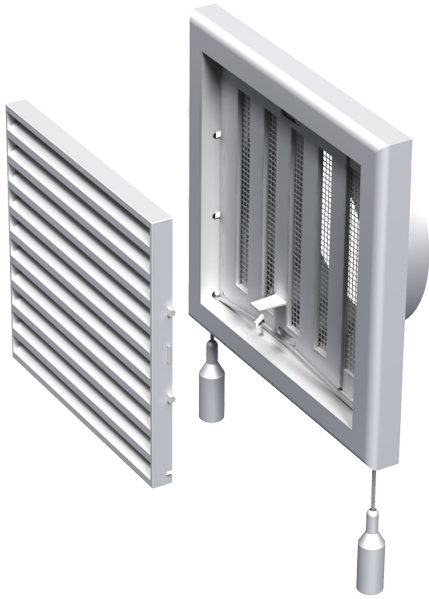

# MV 120 VRs

Supply and exhaust plastic grilles

- Casing material: Plastic
- Options for grilles: Air flow regulator

	Unit of measurement	MV 120 VRs
Connected air duct size	mm	125

## Dimensions

B	H	L	L1	D
186	142	15	45	125