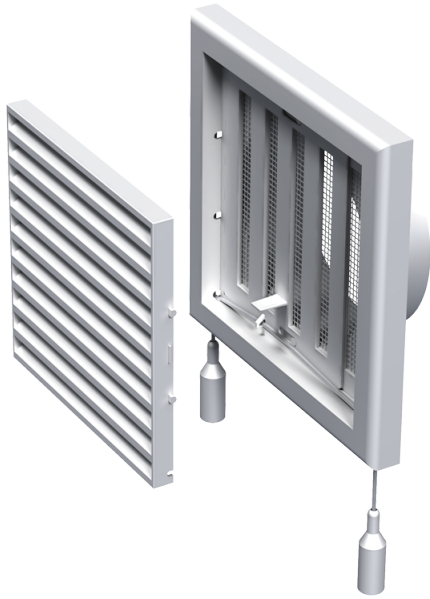

# MV 120 VRs

Supply and exhaust plastic grilles

- Casing material: Plastic
- Options for grilles: Air flow regulator

	Unit of measurement	MV 120 VRs
Connected air duct size	mm	125

## Dimensions

B	H	L	L1	D
186	142	15	45	125