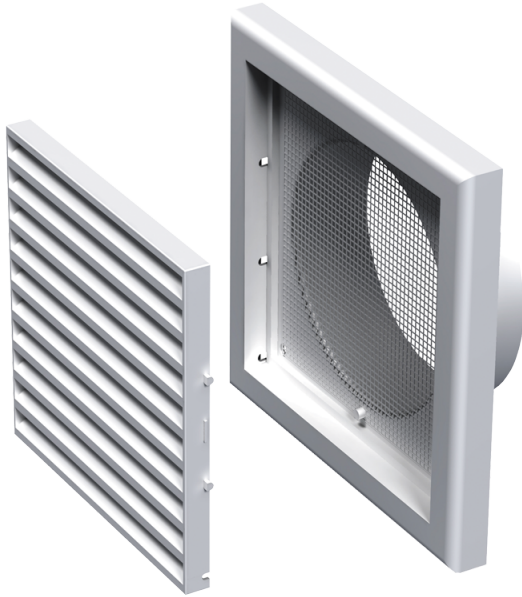

MV 120 Vs

Supply and exhaust plastic grilles

- Casing material: Plastic
- Options for grilles: Insect screen

	Unit of measurement	MV 120 Vs
Connected air duct size	mm	125

Dimensions

B	H	L	L1	D
186	142	15	45	125