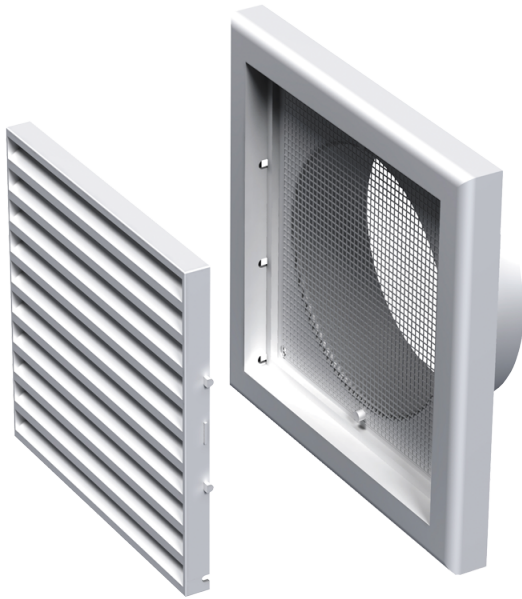

MV 120 Vs

Supply and exhaust plastic grilles

- Casing material: Plastic
- Options for grilles: Insect screen

	Unit of measurement	MV 120 Vs
Connected air duct size	mm	125

Dimensions

B	H	L	L1	D
186	142	15	45	125