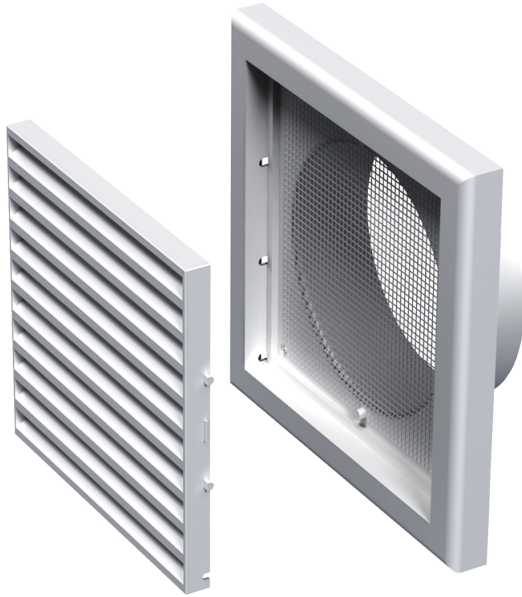

# MV 120 Vs ASA

Supply and exhaust plastic grilles

- Casing material: ASA Plastic
- Options for grilles: Insect screen

	Unit of measurement	MV 120 Vs ASA
Connected air duct size	mm	125

## Dimensions

B	H	L	L1	D
186	142	15	45	125