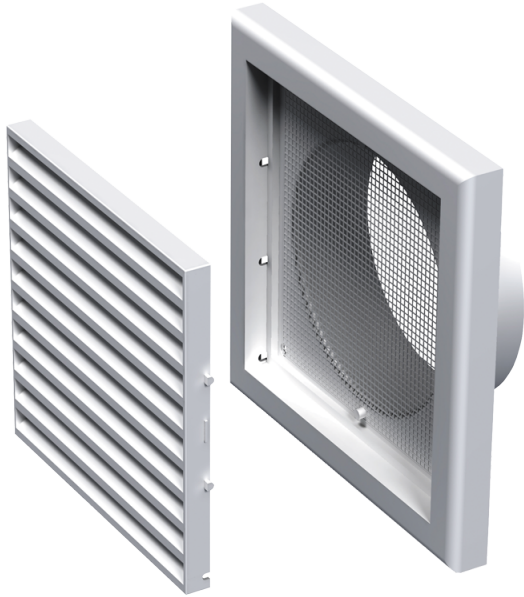

MV 120 Vs ASA

Supply and exhaust plastic grilles

- Casing material: ASA Plastic
- Options for grilles: Insect screen

	Unit of measurement	MV 120 Vs ASA
Connected air duct size	mm	125

Dimensions

B	H	L	L1	D
186	142	15	45	125