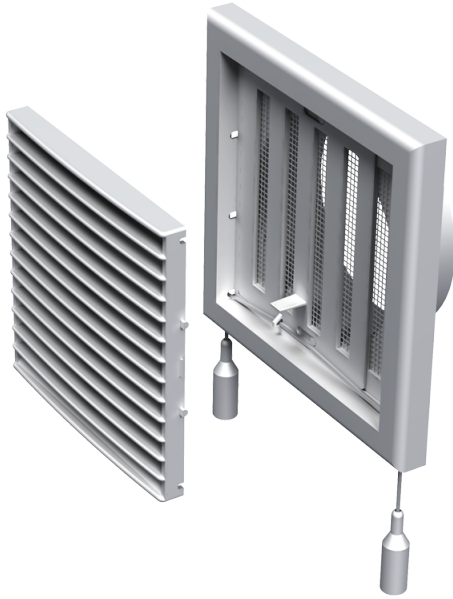

MV 121 VR

Supply and exhaust plastic grilles

- Casing material: Plastic

	Unit of measurement	MV 121 VR
Connected air duct size	mm	125

Dimensions

B	H	L	L1	D
186	142	19	49	125