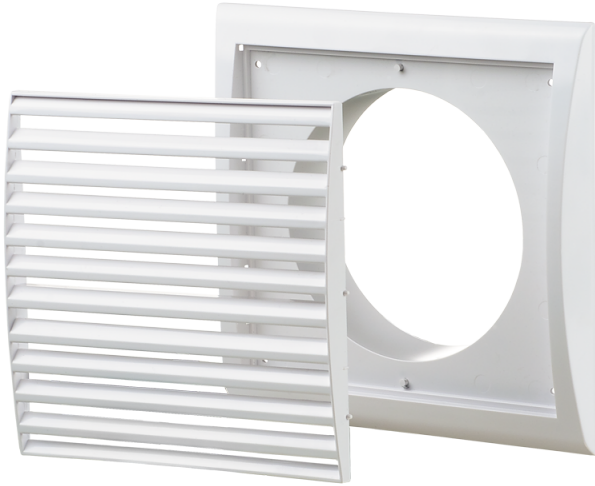

MV 123/125 Vs

Supply and exhaust plastic grilles

- Casing material: Plastic
- Options for grilles: Insect screen

	Unit of measurement	MV 123/125 Vs
Connected air duct size	mm	125

Dimensions

B	H	B1	H1	L	L1	D
193	188	151	135	18	35	125