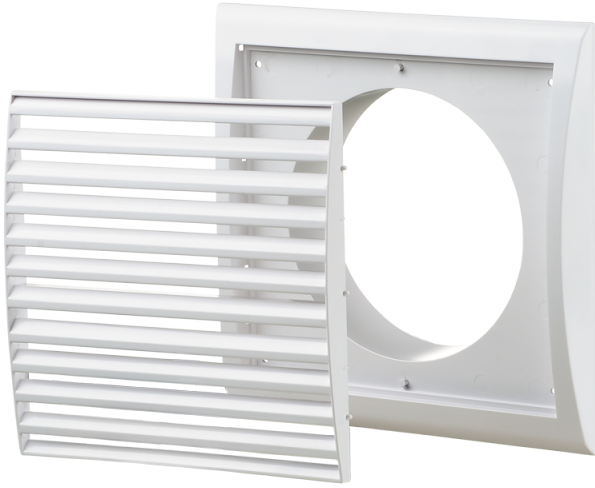

MV 123/125 Vs

Supply and exhaust plastic grilles

- Casing material: Plastic
- Options for grilles: Insect screen

	Unit of measurement	MV 123/125 Vs
Connected air duct size	mm	125

Dimensions

B	H	B1	H1	L	L1	D
193	188	151	135	18	35	125