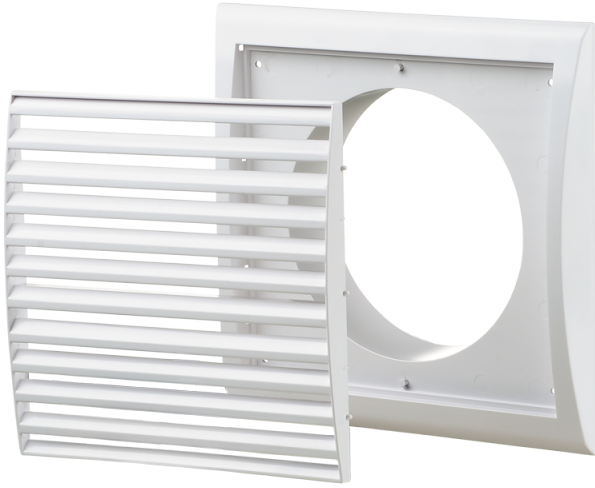

MV 123/150 Vs

Supply and exhaust plastic grilles

- Casing material: Plastic
- Options for grilles: Insect screen

	Unit of measurement	MV 123/150 Vs
Connected air duct size	mm	150

Dimensions

B	H	B1	H1	L	L1	D
193	188	151	135	18	35	150