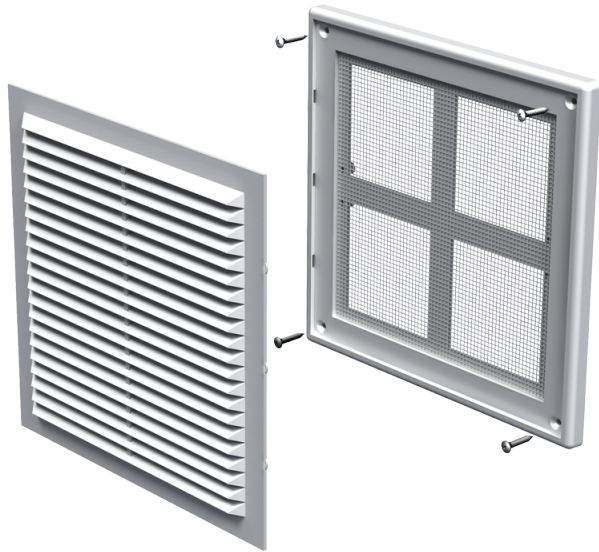

# MV 150 Ms

Supply and exhaust plastic grilles

- Casing material: Plastic
- Options for grilles: Insect screen

	<b>Unit of measurement</b>	<b>MV 150 Ms</b>
--	----------------------------	------------------

## Dimensions

<b>B</b>	<b>H</b>	<b>L</b>
204	179	16