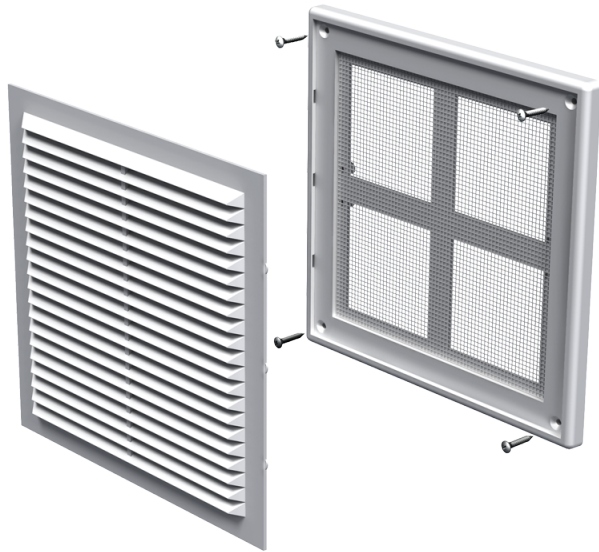

MV 150 s

Supply and exhaust plastic grilles

- Casing material: Plastic

	Unit of measurement	MV 150 s
--	----------------------------	-----------------

Dimensions

B	H	L
204	179	16