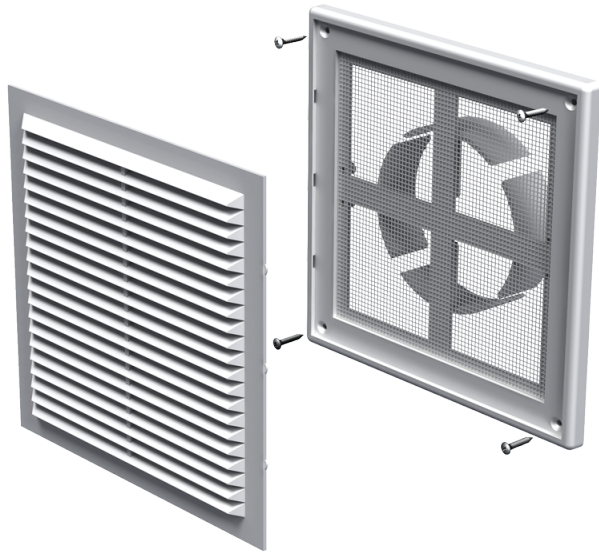

# MV 150 VD

Supply and exhaust plastic grilles

- Casing material: Plastic

	Unit of measurement	MV 150 VD
Connected air duct size	mm	100

## Dimensions

B	H	L	L1	D
204	179	16	41	100-150