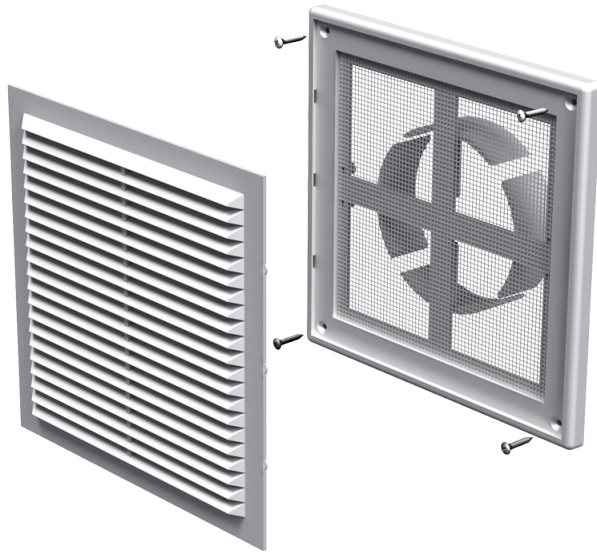

# MV 150 VD

Supply and exhaust plastic grilles

- Casing material: Plastic

	Unit of measurement	MV 150 VD
Connected air duct size	mm	100

## Dimensions

B	H	L	L1	D
204	179	16	41	100-150