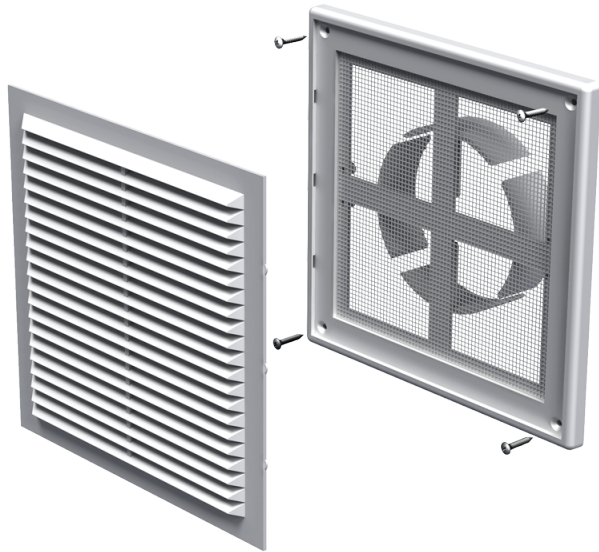

# MV 150 VDM

Supply and exhaust plastic grilles

- Casing material: Plastic

	Unit of measurement	MV 150 VDM
Connected air duct size	mm	100

## Dimensions

B	H	L	L1	D
204	179	16	41	100-150