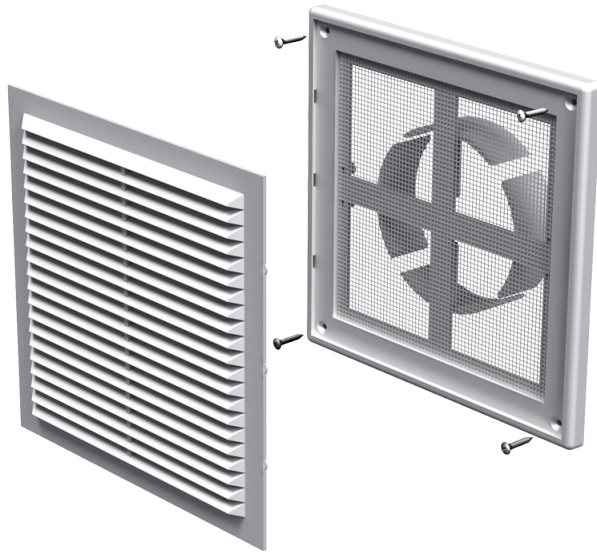

MV 150 VDM

Supply and exhaust plastic grilles

- Casing material: Plastic

	Unit of measurement	MV 150 VDM
Connected air duct size	mm	100

Dimensions

B	H	L	L1	D
204	179	16	41	100-150