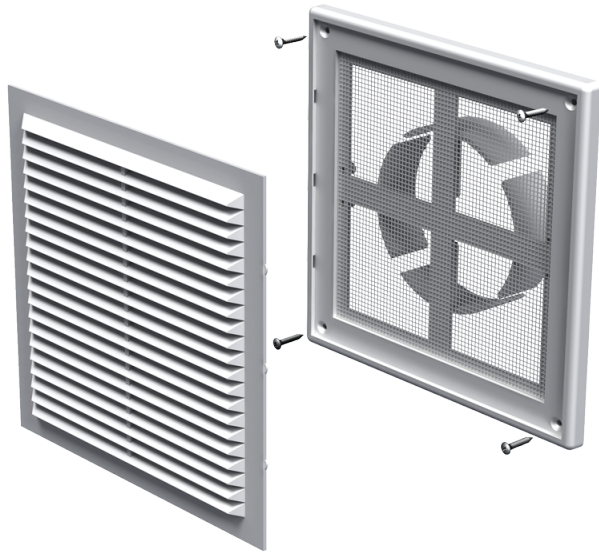

MV 150 VDM

Supply and exhaust plastic grilles

- Casing material: Plastic

	Unit of measurement	MV 150 VDM
Connected air duct size	mm	100

Dimensions

B	H	L	L1	D
204	179	16	41	100-150