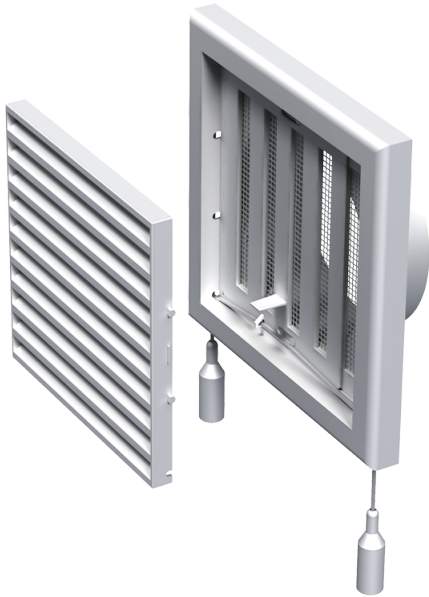

MV 150 VR

Supply and exhaust plastic grilles

- Casing material: Plastic
- Options for grilles: Air flow regulator

	Unit of measurement	MV 150 VR
Connected air duct size	mm	150

Dimensions

B	H	L	L1	D
186	142	15	50	150