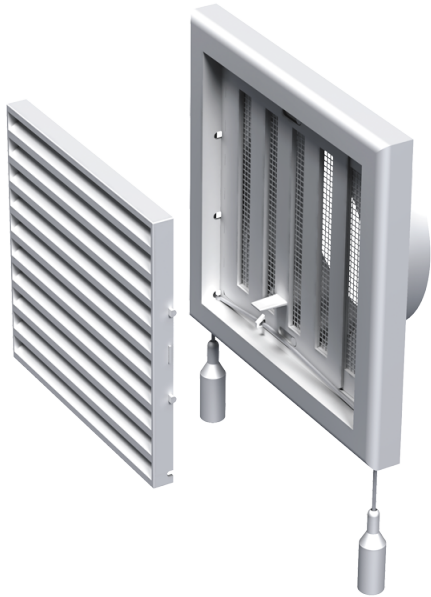

# MV 150 VR

Supply and exhaust plastic grilles

- Casing material: Plastic
- Options for grilles: Air flow regulator

	Unit of measurement	MV 150 VR
Connected air duct size	mm	150

## Dimensions

B	H	L	L1	D
186	142	15	50	150