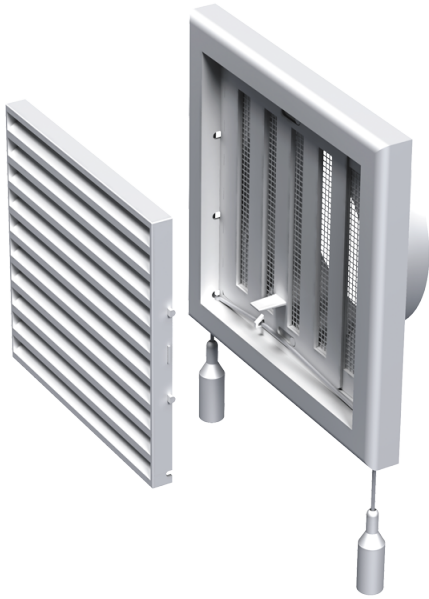

MV 150 VR

Supply and exhaust plastic grilles

- Casing material: Plastic
- Options for grilles: Air flow regulator

	Unit of measurement	MV 150 VR
Connected air duct size	mm	150

Dimensions

B	H	L	L1	D
186	142	15	50	150