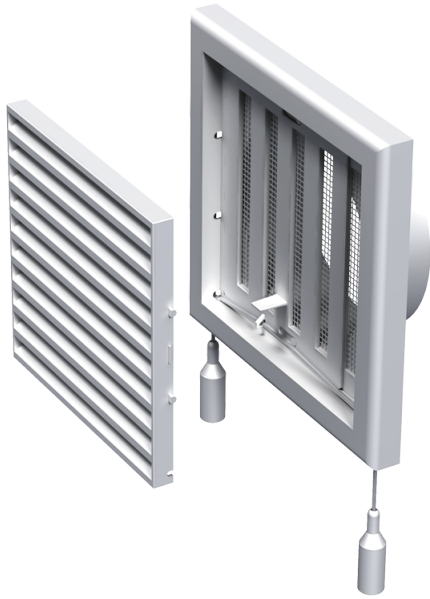

MV 150 VR

Supply and exhaust plastic grilles

- Casing material: Plastic
- Options for grilles: Air flow regulator

	Unit of measurement	MV 150 VR
Connected air duct size	mm	150

Dimensions

B	H	L	L1	D
186	142	15	50	150