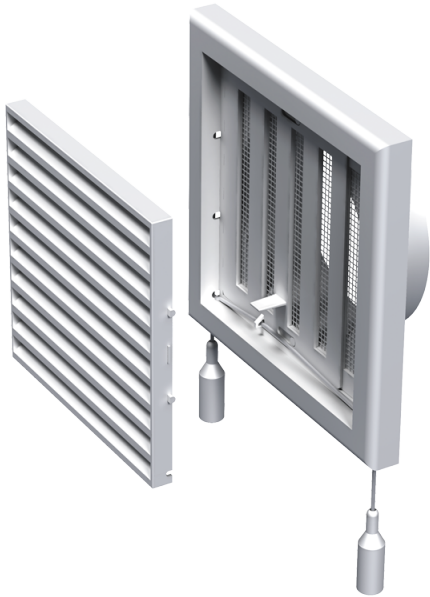

MV 150 VR

Supply and exhaust plastic grilles

- Casing material: Plastic

	Unit of measurement	MV 150 VR
Connected air duct size	mm	150

Dimensions

B	H	L	L1	D
186	142	15	50	150