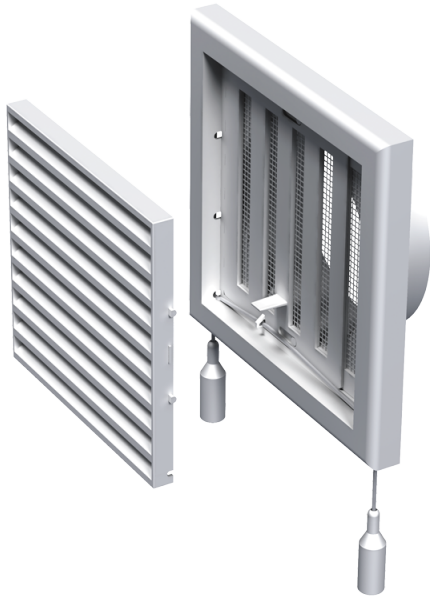

MV 150 VRs

Supply and exhaust plastic grilles

- Casing material: Plastic
- Options for grilles: Air flow regulator

	Unit of measurement	MV 150 VRs
Connected air duct size	mm	150

Dimensions

B	H	L	L1	D
186	142	15	50	150