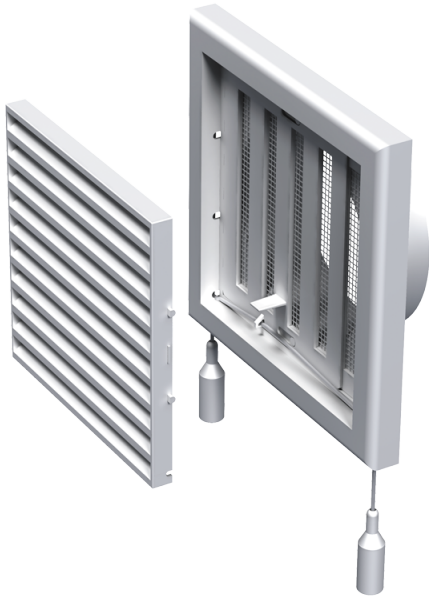

MV 150 VRs

Supply and exhaust plastic grilles

- Casing material: Plastic

	Unit of measurement	MV 150 VRs
Connected air duct size	mm	150

Dimensions

B	H	L	L1	D
186	142	15	50	150