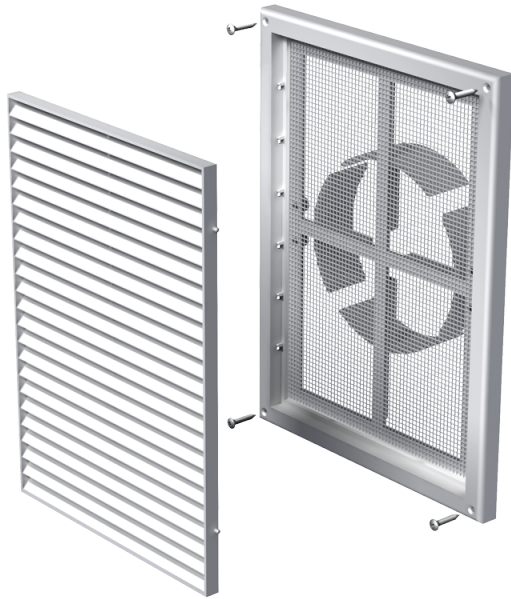

MV 160 VD

Supply and exhaust plastic grilles

- Casing material: Plastic

	Unit of measurement	MV 160 VD
Connected air duct size	mm	100

Dimensions

H	B	L	L1	H1	B1	D
299	221	15	42	283	205	100-150