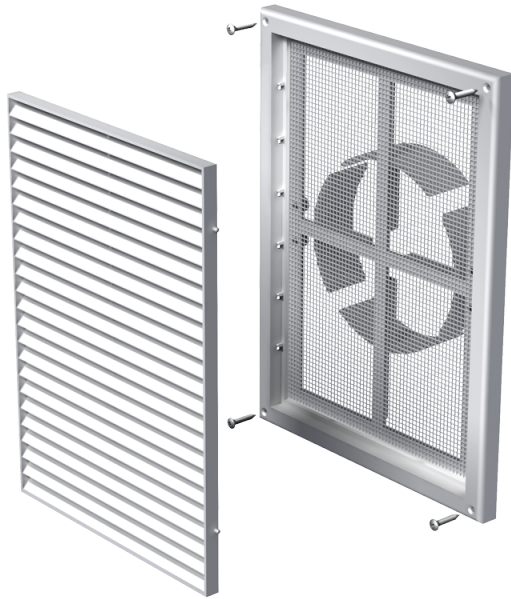

MV 160 VDM

Supply and exhaust plastic grilles

- Casing material: Plastic

	Unit of measurement	MV 160 VDM
Connected air duct size	mm	100

Dimensions

H	B	L	L1	H1	B1	D
299	221	15	42	283	205	100-150