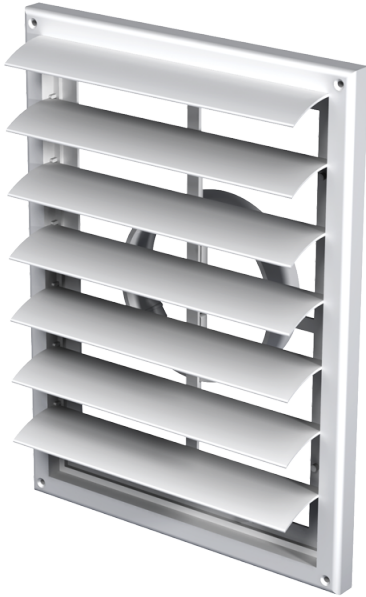

# MV 160 VJD

Exhaust plastic grilles

- Casing material: Plastic

	Unit of measurement	MV 160 VJD
Connected air duct size	mm	100

## Dimensions

B	H	B1	H1	D	L	L1
221	299	205	283	100-150	15	42