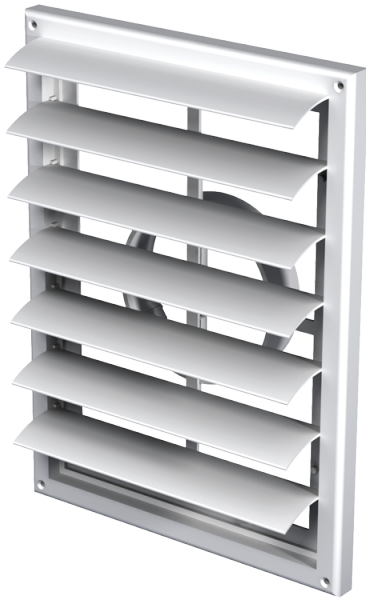

MV 160 VJD

Exhaust plastic grilles

- Casing material: Plastic
- Options for grilles: Louvre shutters

	Unit of measurement	MV 160 VJD
Connected air duct size	mm	100

Dimensions

B	H	B1	H1	D	L	L1
221	299	205	283	100-150	15	42