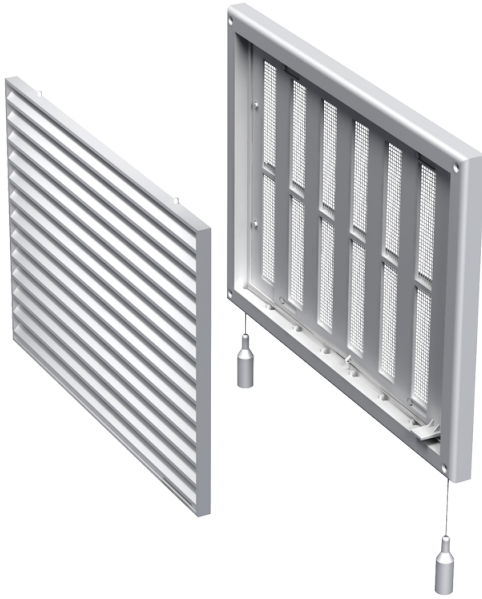

MV 170 Rs

Supply and exhaust plastic grilles

- Casing material: Plastic
- Options for grilles: Air flow regulator

	Unit of measurement	MV 170 Rs
--	----------------------------	------------------

Dimensions