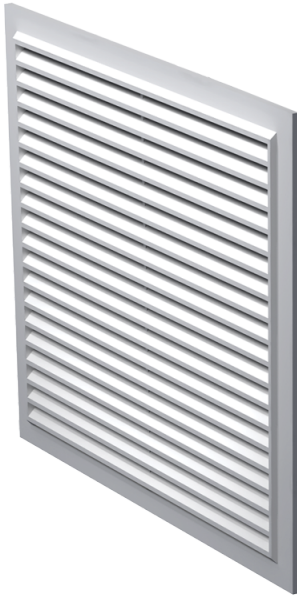

MV 250-1 s

Supply and exhaust plastic grilles

- Casing material: Plastic
- Options for grilles: Insect screen

	Unit of measurement	MV 250-1 s
--	----------------------------	-------------------

Dimensions