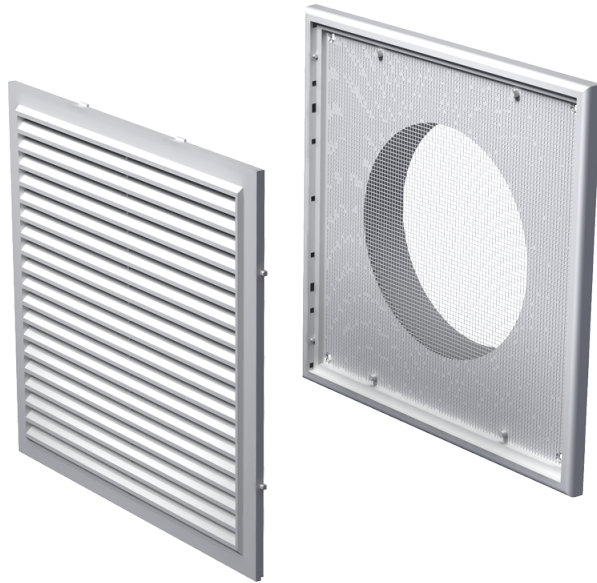

MV 250/150 Vs

Supply and exhaust plastic grilles

- Casing material: Plastic
- Options for grilles: Insect screen

	Unit of measurement	MV 250/150 Vs
Connected air duct size	mm	150

Dimensions

H	B	L	L1	D
250	214	14	44	150